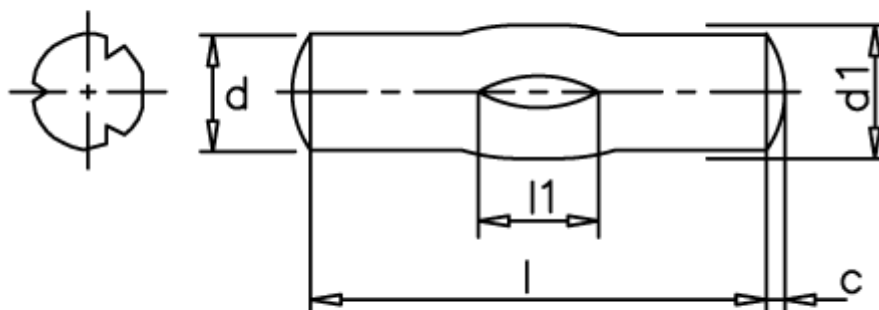

# Data Sheet

Article number: 08084139

Description: KLEE Slotted pin S8 6x60  
Steel

## Measures

---

d1 = 6.0  
d2 = 6.30  
Length = 40-60